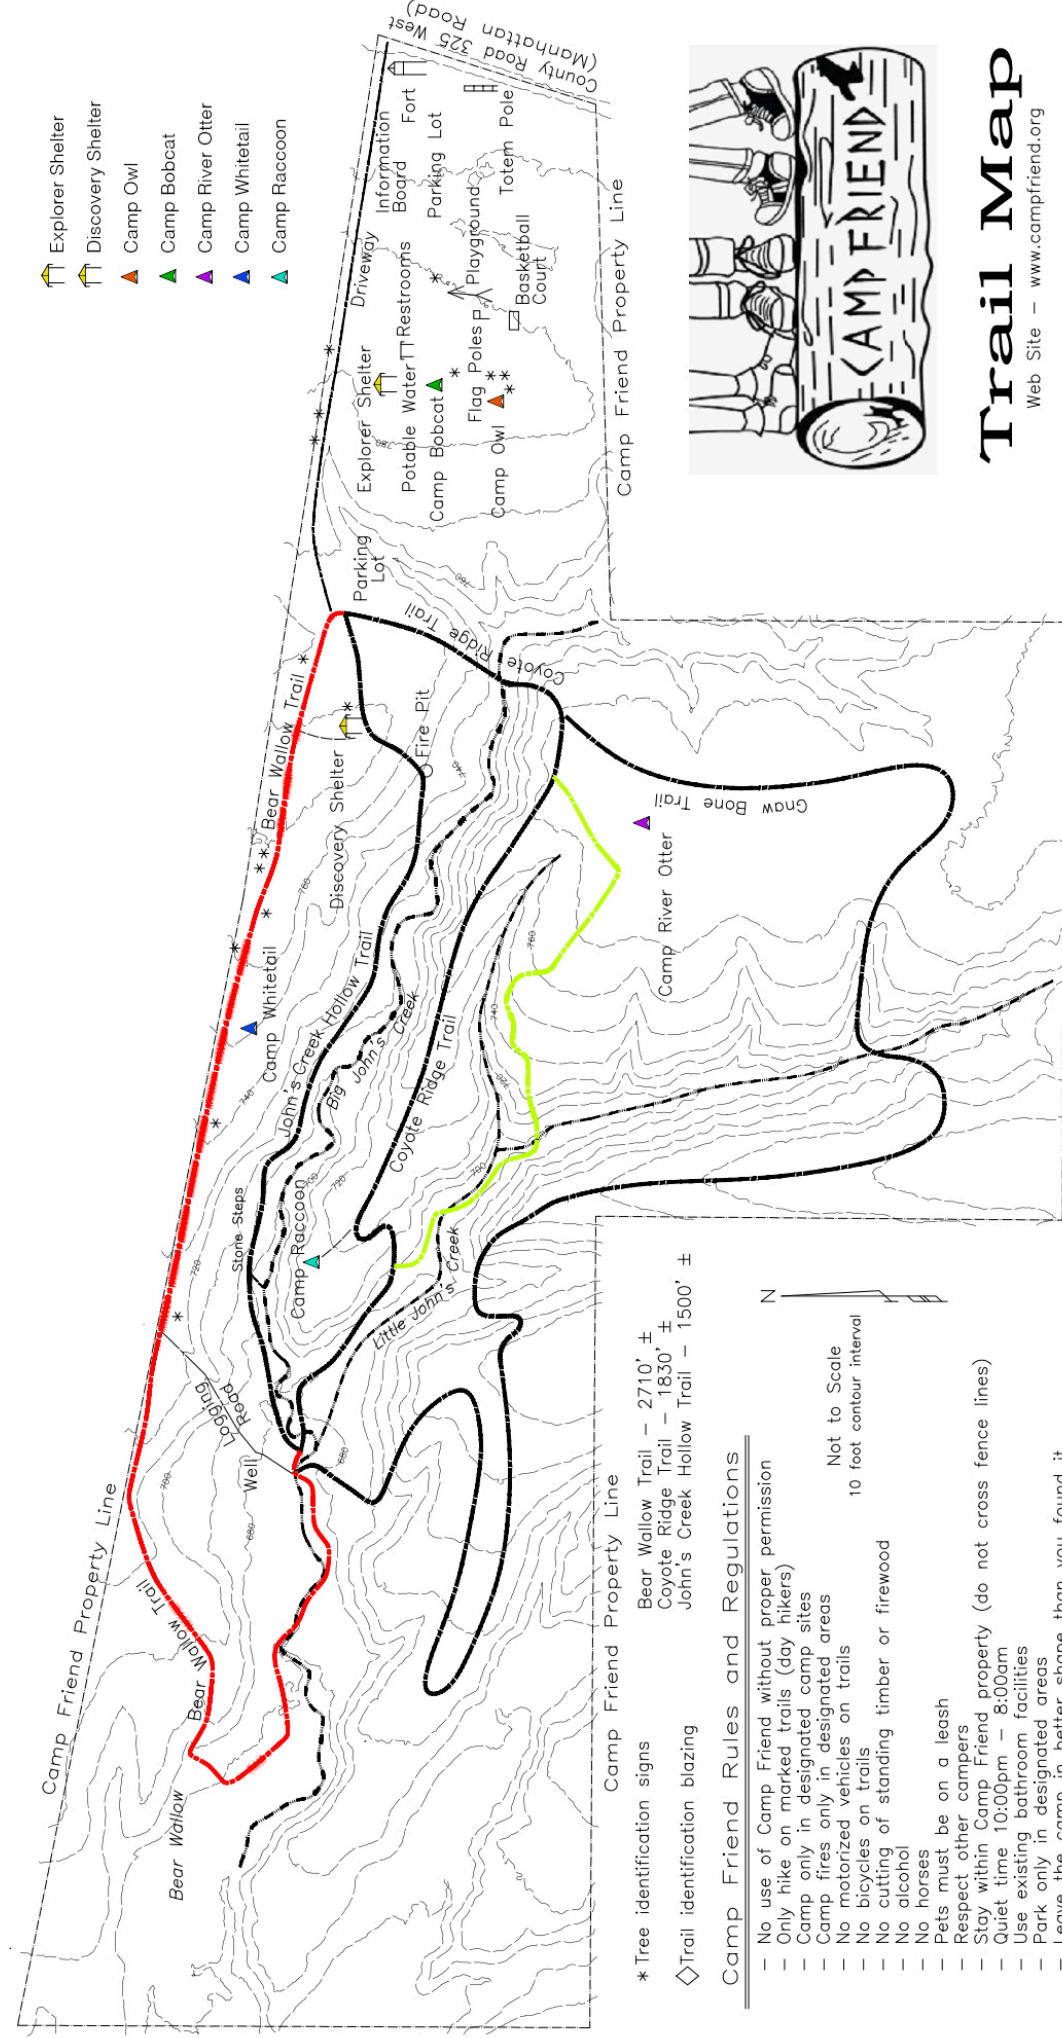

- ↑ Explorer Shelter
- ↑ Discovery Shelter
- ▲ Camp Owl
- ▲ Camp Bobcat
- ▲ Camp River Otter
- ▲ Camp Whitetail
- ▲ Camp Raccoon

- * Tree identification signs
- ◇ Trail identification blazing

Camp Friend Rules and Regulations

- No use of Camp Friend without proper permission
- Only hike on marked trails (day hikers)
- Camp only in designated camp sites
- Camp fires only in designated areas
- No motorized vehicles on trails
- No bicycles on trails
- No cutting of standing timber or firewood
- No alcohol
- No horses
- Pets must be on a leash
- Respect other campers
- Stay within Camp Friend property (do not cross fence lines)
- Quiet time 10:00pm - 8:00am
- Use existing bathroom facilities
- Park only in designated areas
- Leave the camp in better shape than you found it

Trail Map
 Web Site - www.campfriend.org